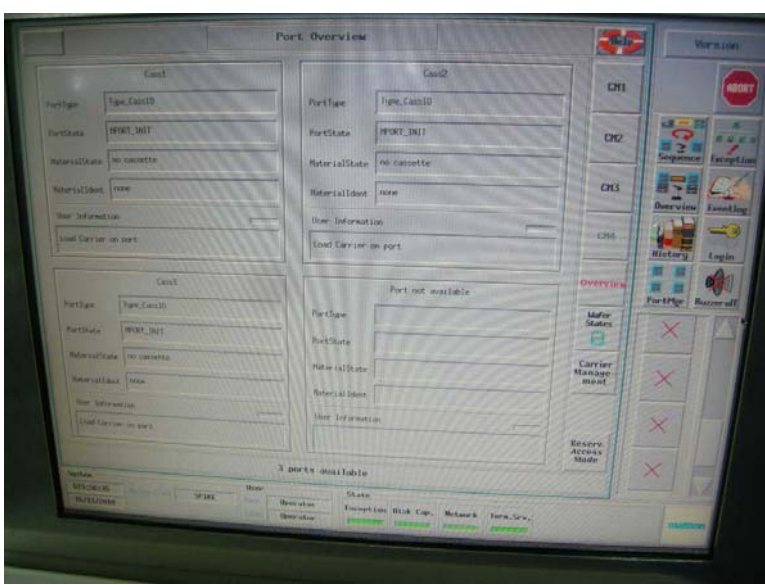

MATTSON AST3000_SN99050526_14 SCREEN(OVER VIEW)-2

MATTSON AST3000_SN99050526_15 SCREEN(HISTORY)

MATTSON AST3000_SN99050526_16 SCREEN(EVENT LOG)

MATTSON AST3000_SN99050526_16 SCREEN(PORT MANAGER)

MATTSON AST3000_SN99050526_17 SCREEN(LOGIN)

MATTSON AST3000_SN99050526_18 SCREEN(RECIPE)

MATTSON AST3000_SN99050526_19 SCREEN(SERVICE)

MATTSON AST3000_SN99050526_20 SCREEN(TAPE TOOL)

MATTSON AST3000_SN99050526_21 SCREEN(XTERM)

MATTSON AST3000_SN99050526_22 SCREEN(MANUAL HANDLING)