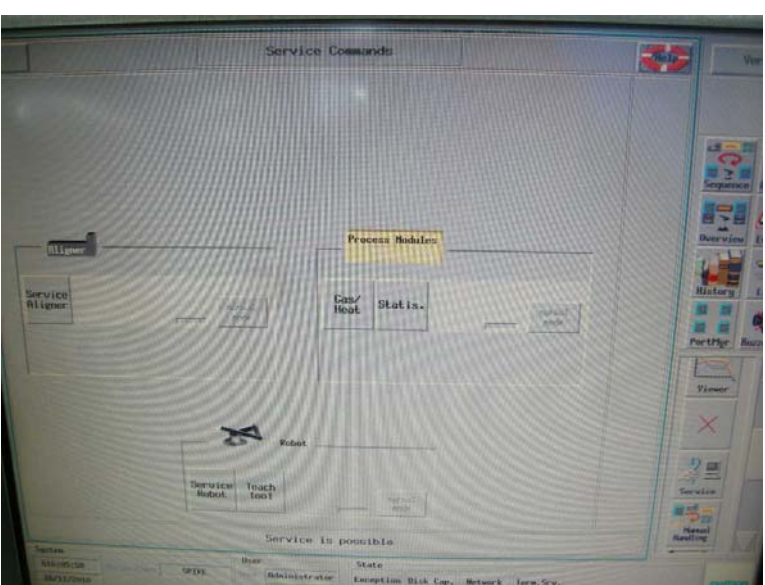

MATTSON AST3000_SN99050526_21 SCREEN(XTERM)

MATTSON AST3000_SN99050526_19 SCREEN(SERVICE)