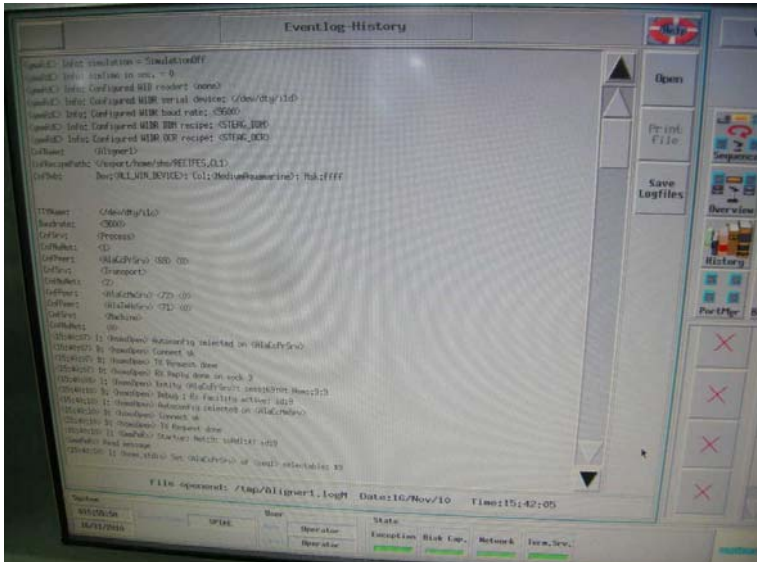

MATTSON AST3000_SN99050526_05 GAS MONITORING CONTROLLER

MATTSON AST3000_SN99050526_06 VME(PRECESS CONTROLLER)

MATTSON AST3000_SN99050526_07 MINIPC(TEMP CONTROLLER)

MATTSON AST3000_SN99050526_08 IO CONTROLLER

MATTSON AST3000_SN99050526_09 SEQUENCER

MATTSON AST3000_SN99050526_10 EILC(POWER CONTROLLER)

MATTSON AST3000_SN99050526_11 SCREEN(EXCEPTION MANAGER)

MATTSON AST3000_SN99050526_12 SCREEN(SEQUENCER)

MATTSON AST3000_SN99050526_13 SCREEN(OVER VIEW)-1

MATTSON AST3000_SN99050526_14 SCREEN(OVER VIEW)-2

MATTSON AST3000_SN99050526_15 SCREEN(HISTORY)

MATTSON AST3000_SN99050526_16 SCREEN(EVENT LOG)

MATTSON AST3000_SN99050526_16 SCREEN(PORT MANAGER)

MATTSON AST3000_SN99050526_17 SCREEN(LOGIN)