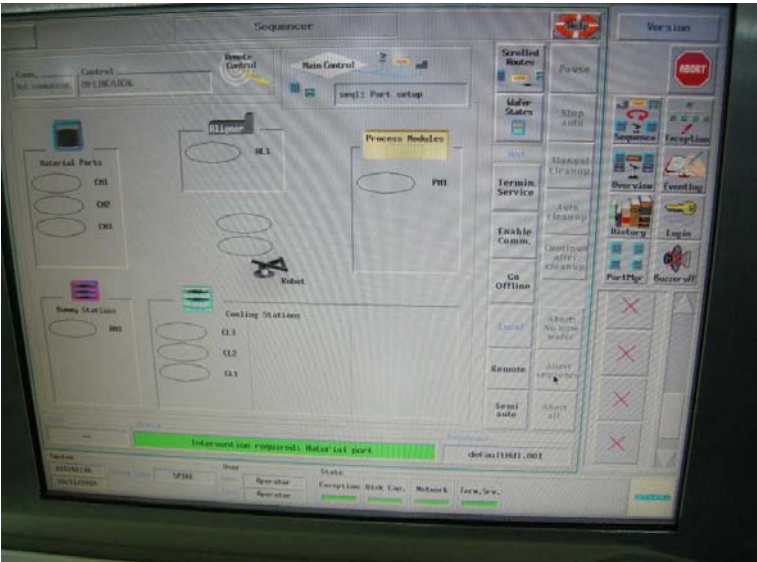

MATTSON AST3000_SN99050526_09 SEQUENCER

MATTSON AST3000_SN99050526_10 EILC(POWER CONTROLLER)

MATTSON AST3000_SN99050526_11 SCREEN(EXCEPTION MANAGER)

MATTSON AST3000_SN99050526_12 SCREEN(SEQUENCER)

MATTSON AST3000_SN99050526_13 SCREEN(OVER VIEW)-1

MATTSON AST3000_SN99050526_14 SCREEN(OVER VIEW)-2

MATTSON AST3000_SN99050526_15 SCREEN(HISTORY)

MATTSON AST3000_SN99050526_16 SCREEN(EVENT LOG)

MATTSON AST3000_SN99050526_16 SCREEN(PORT MANAGER)

MATTSON AST3000_SN99050526_17 SCREEN(LOGIN)