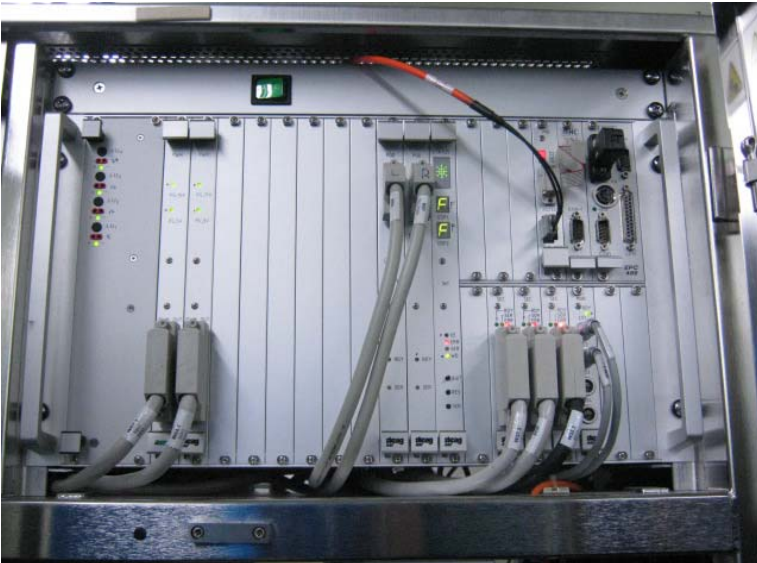

MATTSON AST3000_SN99050526_12 SCREEN(SEQUENCER)

MATTSON AST3000_SN99050526_10 EILC(POWER CONTROLLER)